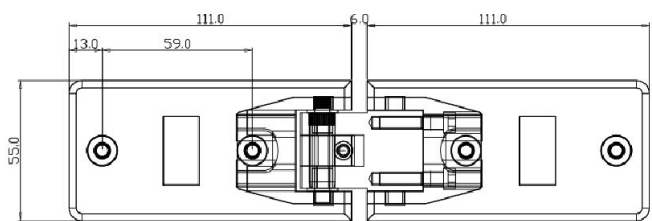

PRODUCT SHEET

Description:

Shower Hinge "Linz", 180DG, Alu-Look, Glass/Glass, 6-10mm Glass Thickness, W/Angle Adjustment Function & 25DG Return, Function, Brass Material, Rectangular Shape W/Chamfered, Edges

Item number:

15.23.749-0

Units	Box	Carton	HS Code	Barcode
Pcs.	1	20	8302100090	 5704866488051

SISO A/S

Mileparken 11
DK-2740 Skovlunde
Denmark
VAT: DK 24786013

Phone +45 45 830 900

www.siso.dk
siso@siso.dk

Danske Bank
Nytorv Branch
Copenhagen
SWIFT: DABADKKK