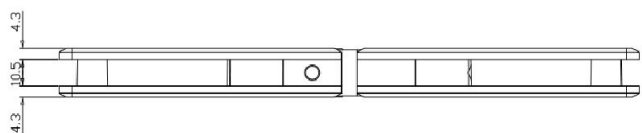

PRODUCT SHEET

Description:

Shower Hinge "Linz", 180DG, Alu-Look, Glass/Glass, 6-10mm Glass Thickness, W/Angle Adjustment Function & 25DG Return, Function, Brass Material, Rectangular Shape W/Chamfered, Edges

Item number:

15.23.749-0

Units	Box	Carton	HS Code	Barcode
Pcs.	1	20	8302100090	 5704866488051

SISO A/S

Mileparken 11
DK-2740 Skovlunde
Denmark
VAT: DK 24786013

Phone +45 45 830 900

www.siso.dk
siso@siso.dk

Danske Bank
Nytorv Branch
Copenhagen
SWIFT: DABADKKK

Account no.
4180 3112 112936
IBAN Account
DK7230003112112936