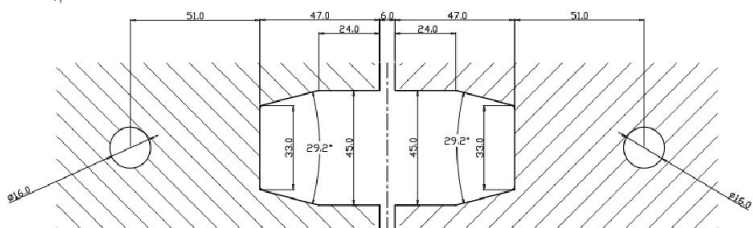

PRODUCT SHEET

Description:

Shower Hinge "Linz", 180DG, Alu-Look, Glass/Glass, 6-10mm Glass Thickness, W/Angle Adjustment Function & 25DG Return, Function, Brass Material, Rectangular Shape W/Chamfered, Edges

Item number:

15.23.749-0

Units	Box	Carton	HS Code	Barcode
Pcs.	1	20	8302100090	 5704866488051

SISO A/S

Mileparken 11
DK-2740 Skovlunde
Denmark
VAT: DK 24786013

Phone +45 45 830 900

www.siso.dk
siso@siso.dk

Danske Bank
Nytorv Branch
Copenhagen
SWIFT: DABADKKK

Account no.
4180 3112 112936
IBAN Account
DK7230003112112936